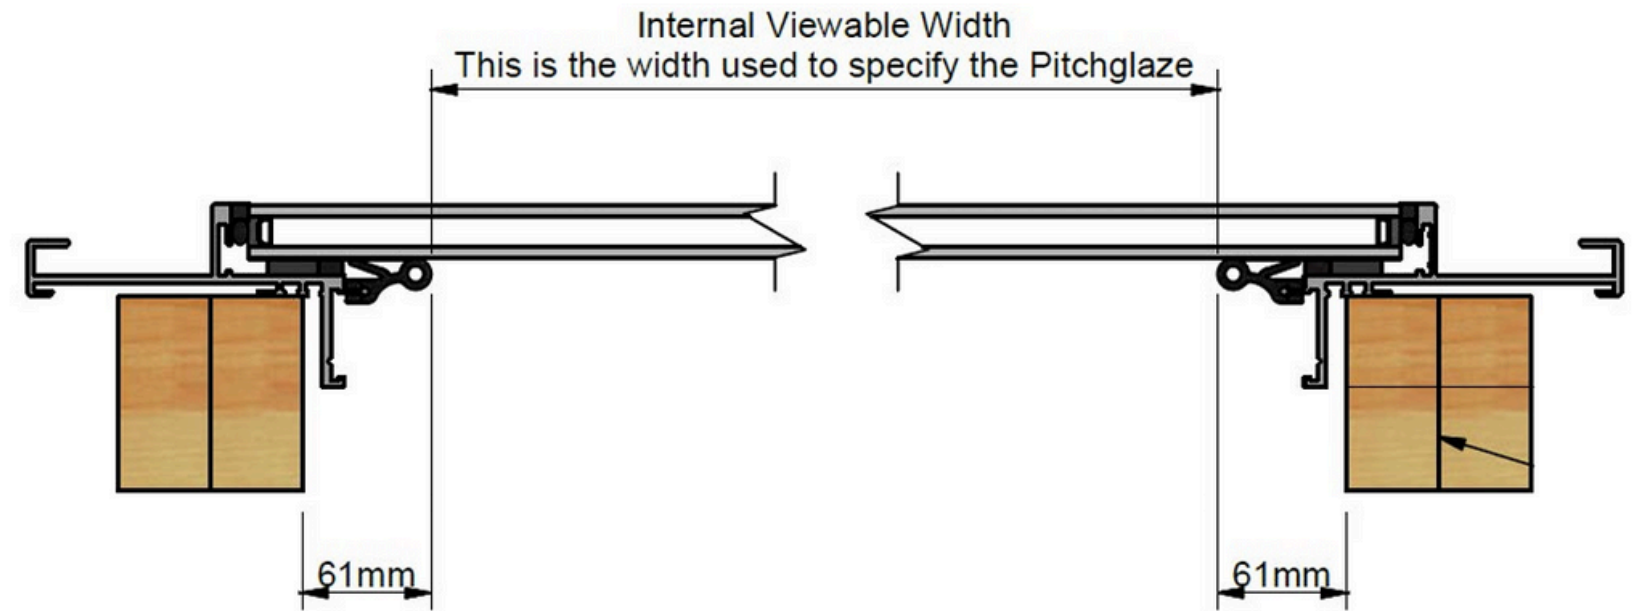

Rooflight Measurement

Our stock rooflights take the critical dimension measurement of the external weathered kerb. Please refer to the specific product drawings for details on kerb dimensions.

Glazing Vision Pitchglaze Measurement

Pitchglaze roof windows take the critical dimension measurement of the Internal Viewable Width. It is important that you allow 61mm on all four sides between the internal viewable width and the supporting structure to allow for internal finishes.